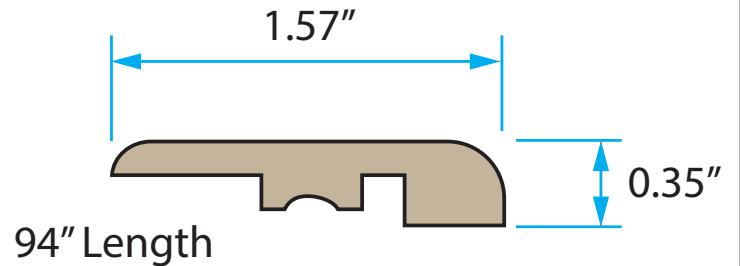

Matching vinyl trim available:

Quarter Round

T-Molding

Reducer

End Cap

Flush Stair Nose