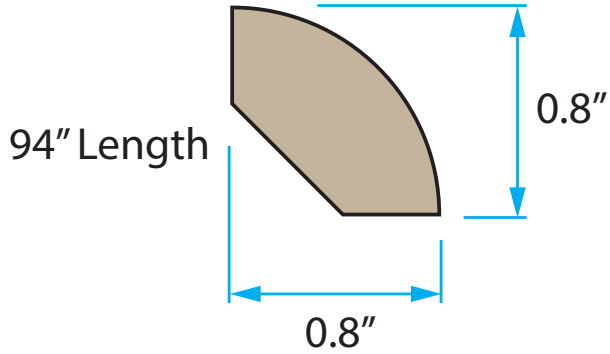

Matching vinyl trim available:

Quarter Round

T-Molding

Reducer

End Cap

Flush Stair Nose