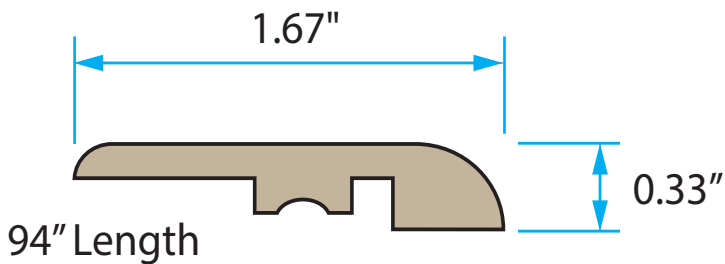

Matching vinyl trim available:

Quarter Round

T-Molding

Reducer

End Cap

Flush Stair Nose