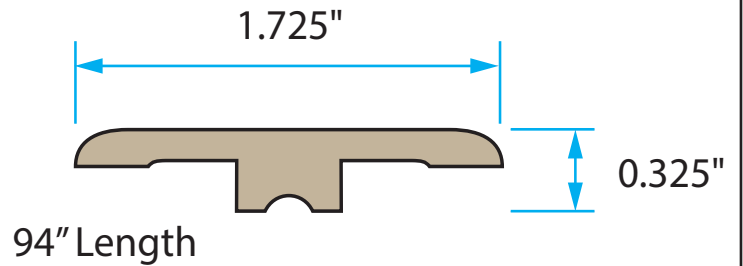

Matching vinyl trim available:

Quarter Round

T-Molding

Reducer

End Cap

Flush Stair Nose